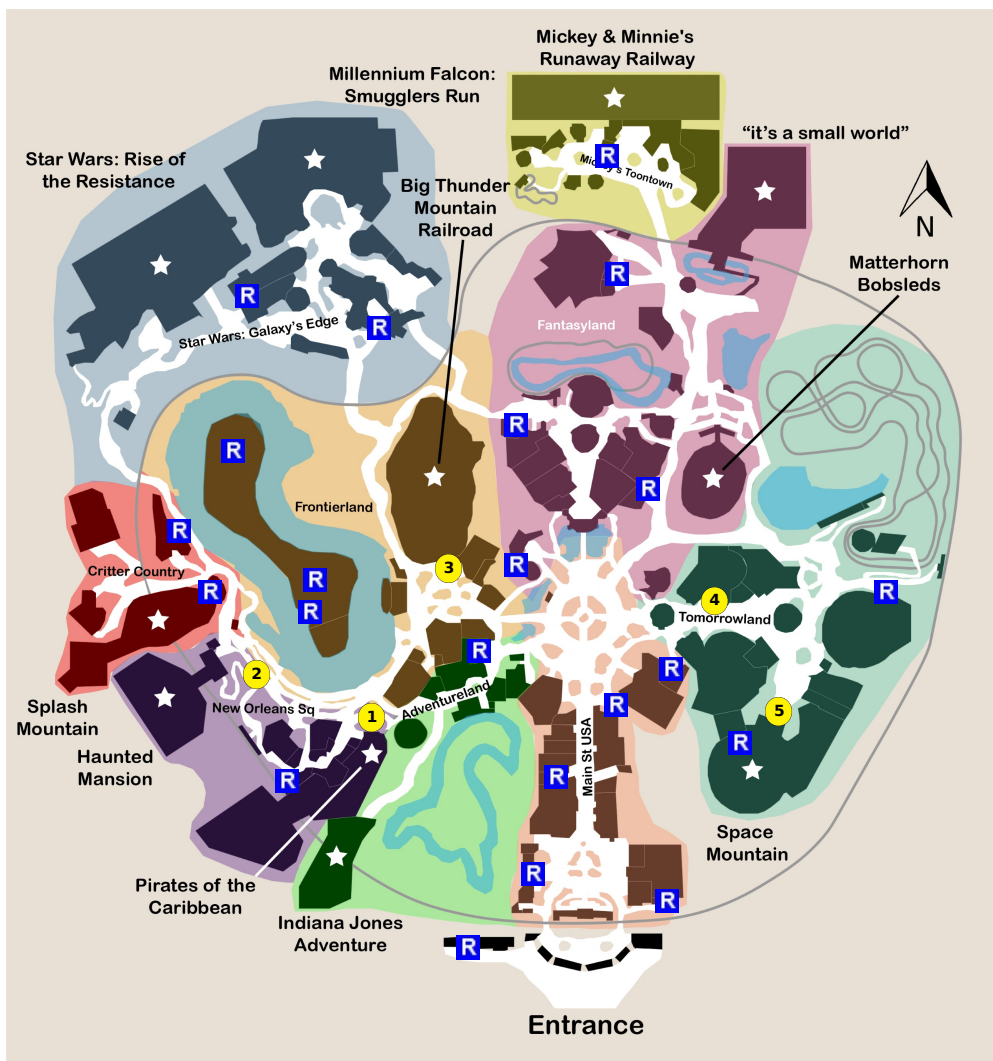

To plan your own vacation with tools like:

- Expert-created computer-optimized **premium plans** to save up to 4 hours in line per day
  - **Crowd Calendar** to pick which days to visit which parks
  - **Ticket Calculator** to find the cheapest authentic tickets for Walt Disney World
  - **Hotel Room Views** so you can choose the best room on WDW property for your money

and lots more, subscribe at <https://touringplans.com/join>.

**PARK**  
Disneyland  
Park

Starts at Main  
Entrance

**A Premium Touring Plan from  
TouringPlans.com**  
*Viewed on May 19, 2024*

### PLAN SUMMARY

Inspired by the classic Disneyland promotion from the late 1950s, this plan is intended for couples on a date that will be arriving after work. The plan includes dinner, fireworks, and a small mix of classic and current attractions.

### STEP

1) Pirates of the Caribbean

2) Haunted Mansion

3) Big Thunder Mountain Railroad

4) Buzz Lightyear Astro Blasters

5) Space Mountain

6) Tiana's Palace

7) Watch Disneyland's fireworks spectacular